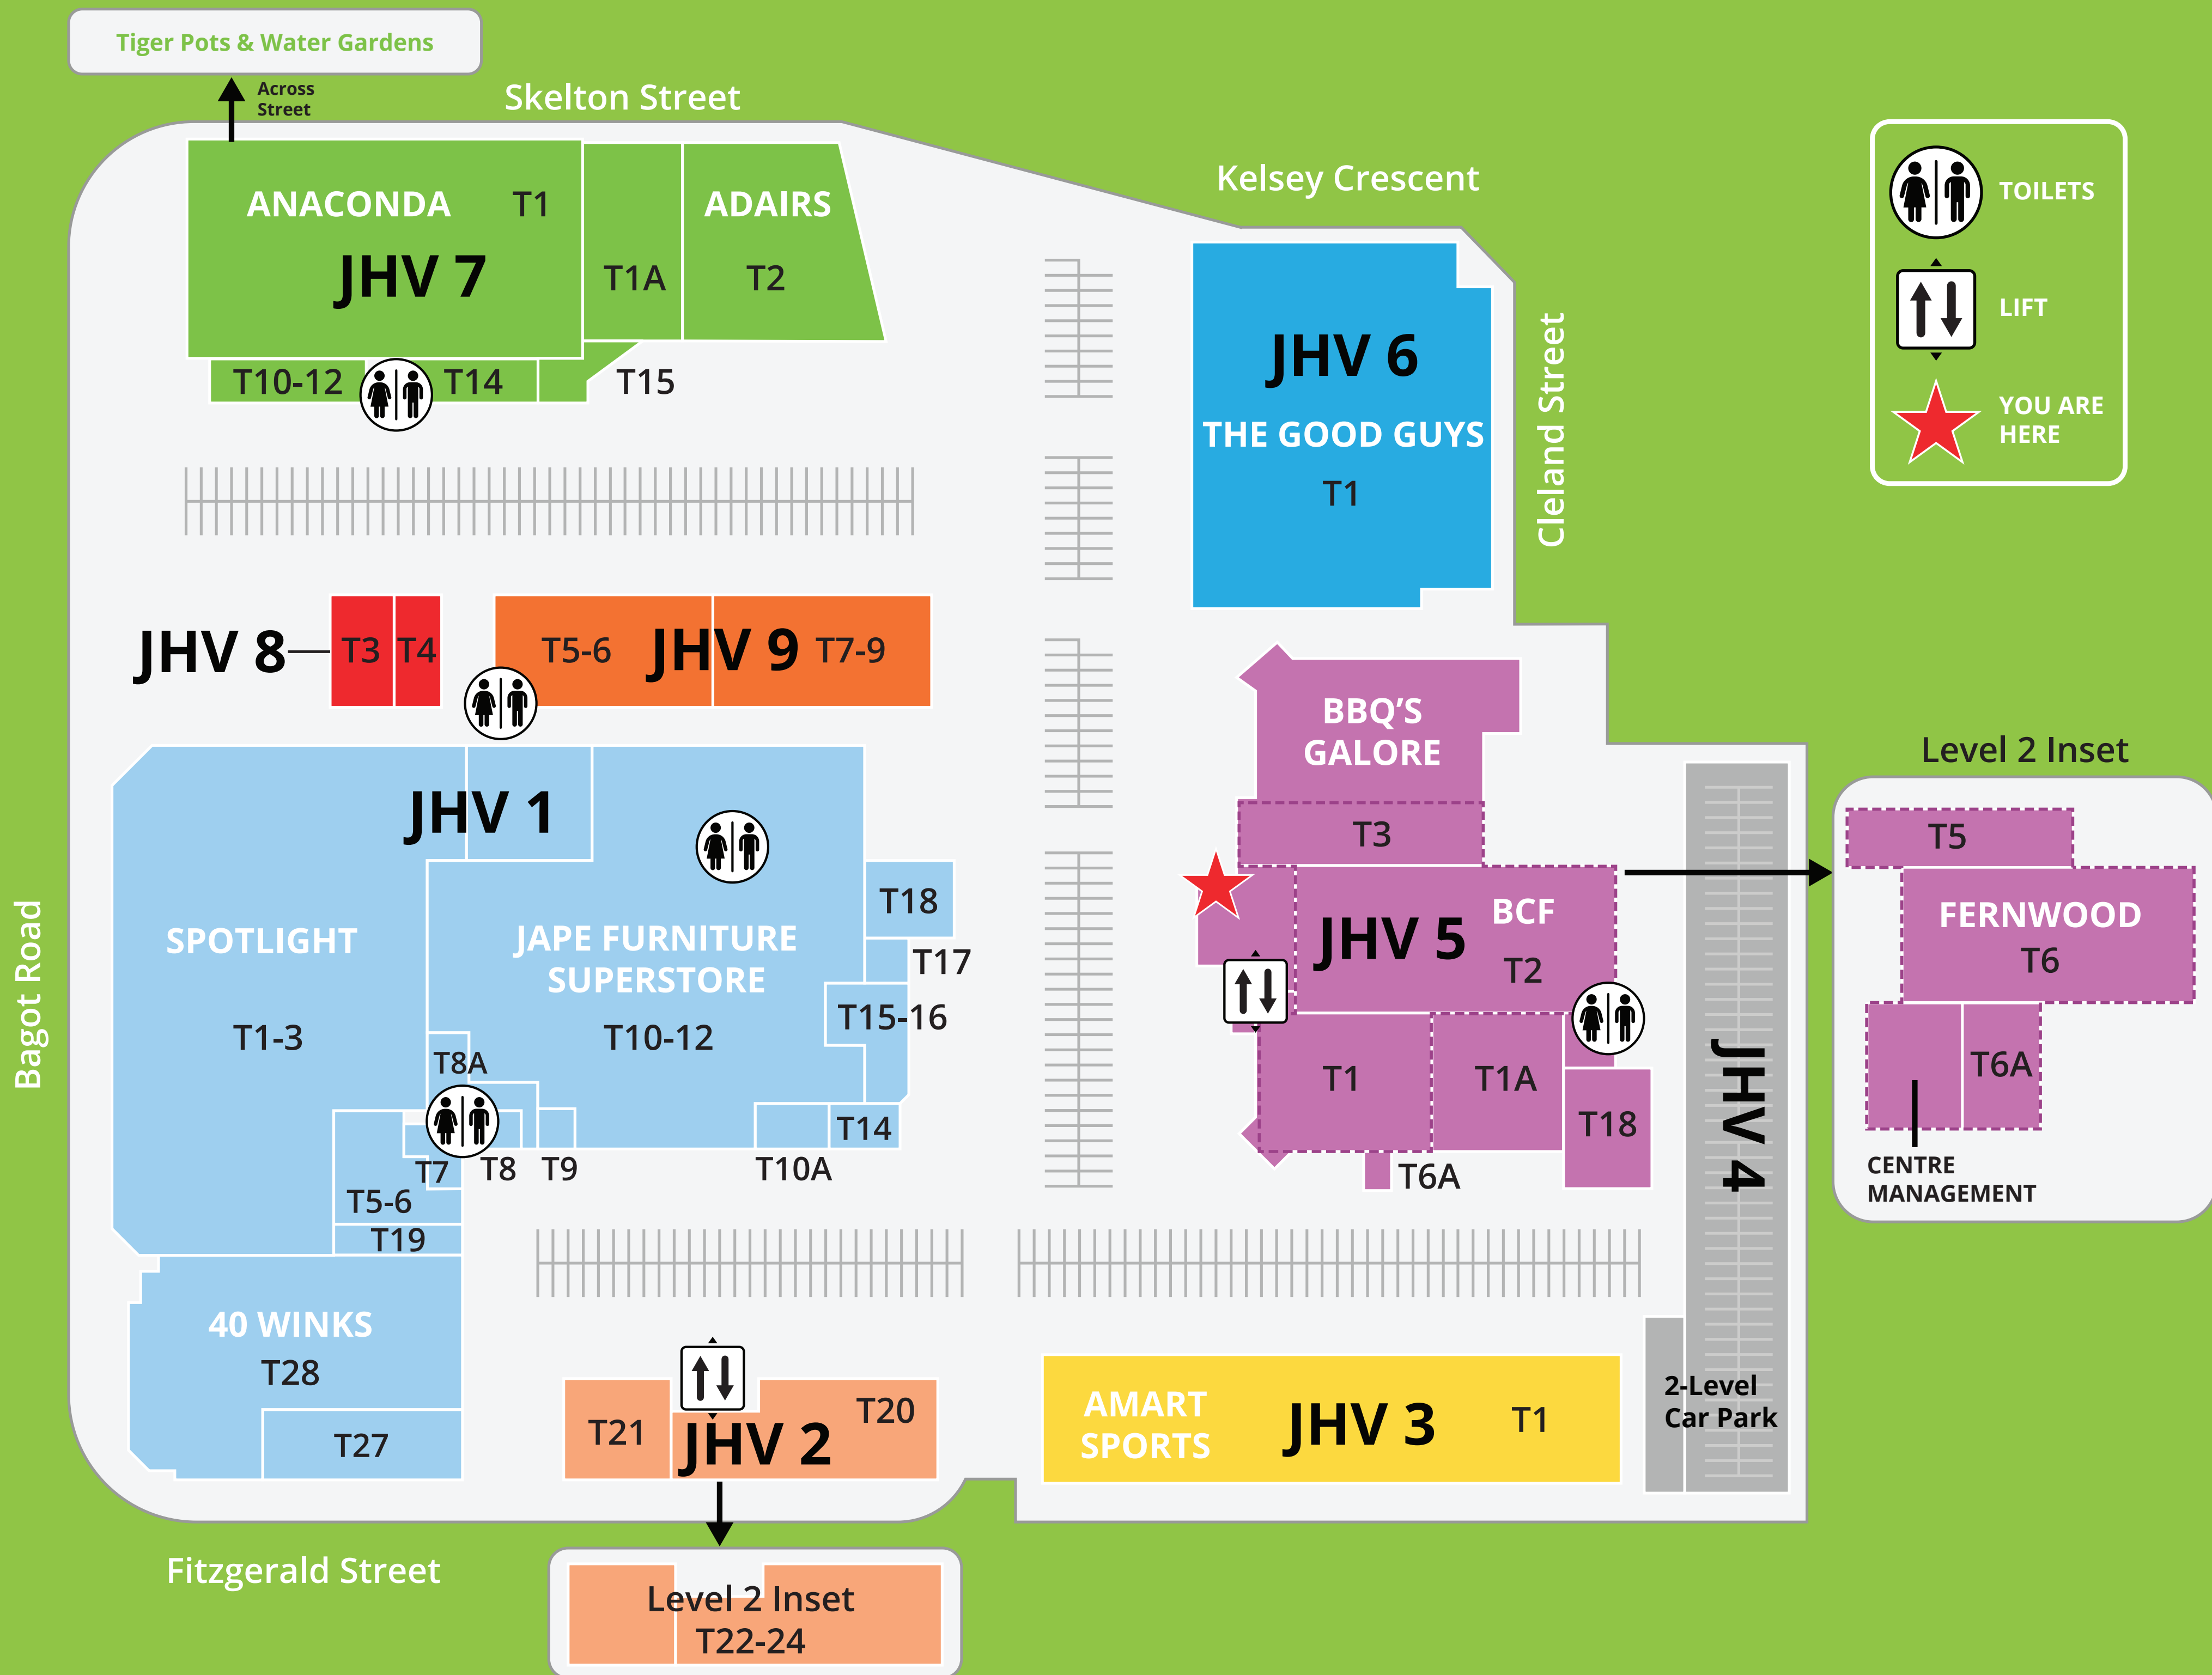

Village Directory

Legend

Automotive

T1 Super Cheap Auto

Bedding and Furniture

T2 Adairs
T3 Barbeques Galore
T28 Forty Winks
T10-12 Jape Commercial Interiors
T10-12 Jape Furnishing Superstore
T1-3 Spotlight

Camping, Outdoor & Sports

T1 Amart Sports
T1 Anaconda
T3 Barbeques Galore
T2 BCF
T10-12 Jape Furnishing Superstore
Inset Tigers Pots & Water Gardens

Clothing & Accessories

T1 Amart Sports
T1 Anaconda
T1B Australian Red Cross
T2 BCF
T10A Bright Eyes
T13-14 Down to Earth
T14 Little Lamb
T7-9 Rivers Superstore
T1-3 Spotlight

Food and Drink

T18 Cafe Bellissimo
T18 Fusion Cafe
T15 How Sweet It Is

Health, Fitness & Beauty

T1 Amart Sports
T17 Beauty of Tatum
T9 Creations Hair Studio
T6 Fernwood
T4 K-Lush Hair Design
T8 Keogh's Thai Massage
T5/6-9 Oz Pathology

Homewares & Gifts

T2 Adairs
T1B Australian Red Cross
T3 Barbeques Galore
T5-6 Beacon Lighting
T13-14 Down to Earth
T28 Forty Winks
T15 How Sweet It Is
T14 Little Lamb
T10-12 Jape Furnishing Superstore
T1-3 Spotlight
T1 The Good Guys
Inset Tigers Pots & Water Gardens
T7 Total Picture Frames